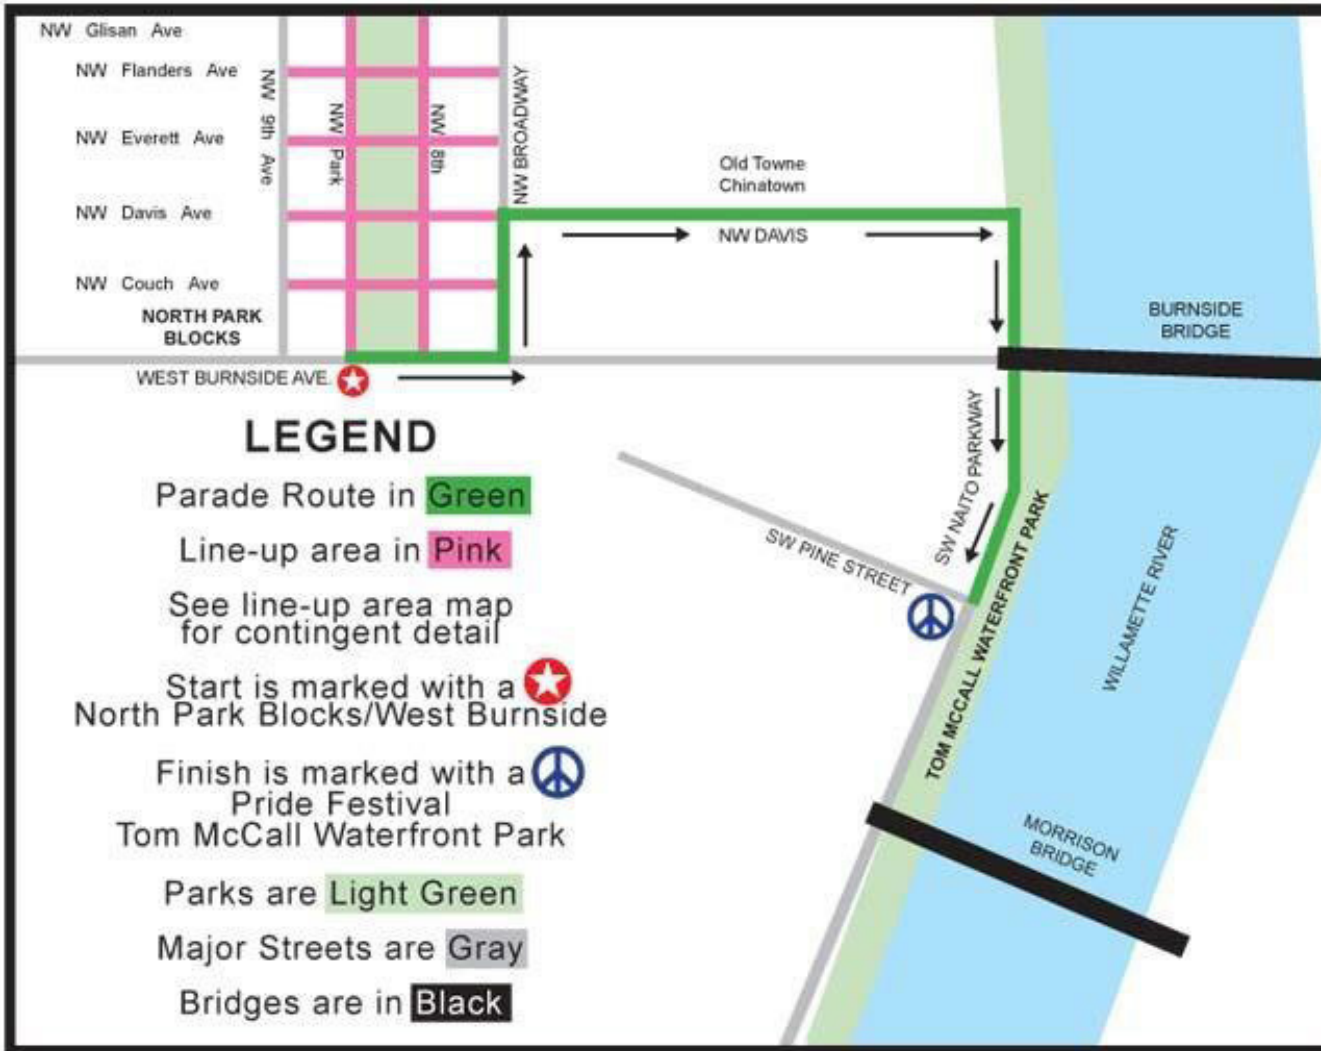

# 2017 OFFICIAL PORTLAND PRIDE PARADE ROUTE

**STEP-OFF  
JUNE 18TH 11:00 am  
@W. Burnside and  
NW Park Ave.**

[www.pridenw.org](http://www.pridenw.org)